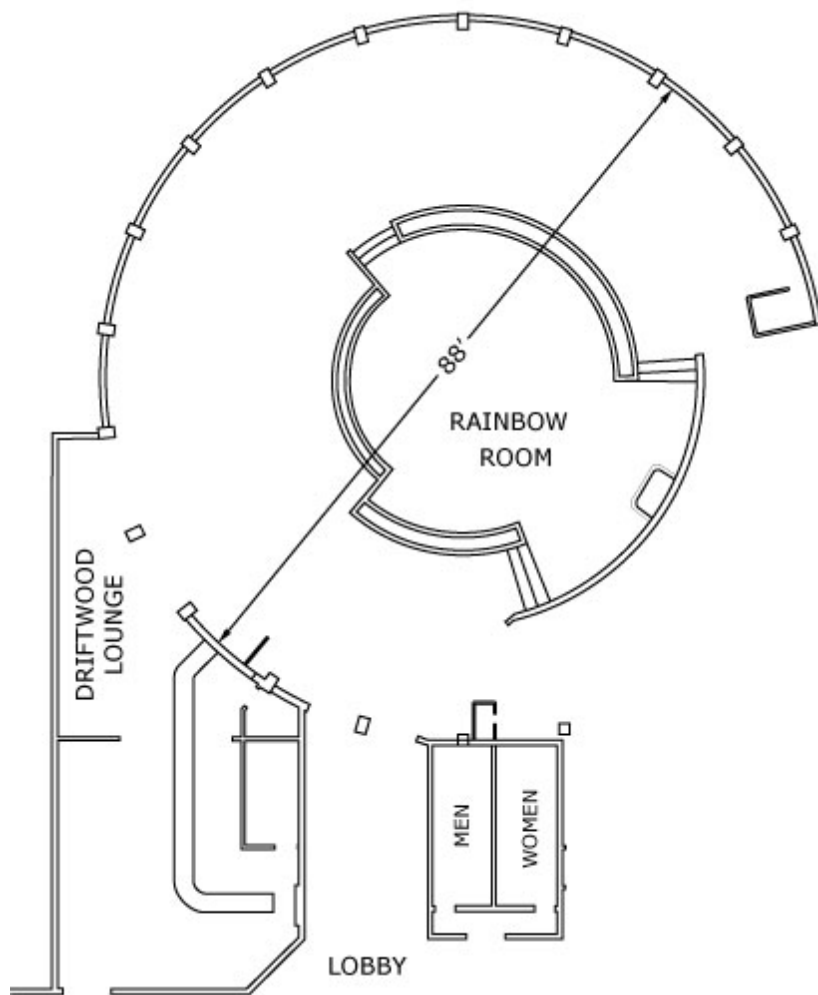

# ROOM DIAGRAMS

## THE NAVAJO ROOM & TOWER BUTTE

## THE RAINBOW ROOM & DRIFTWOOD LOUNGE

Size 88' dia. Capacity: Banquet-300