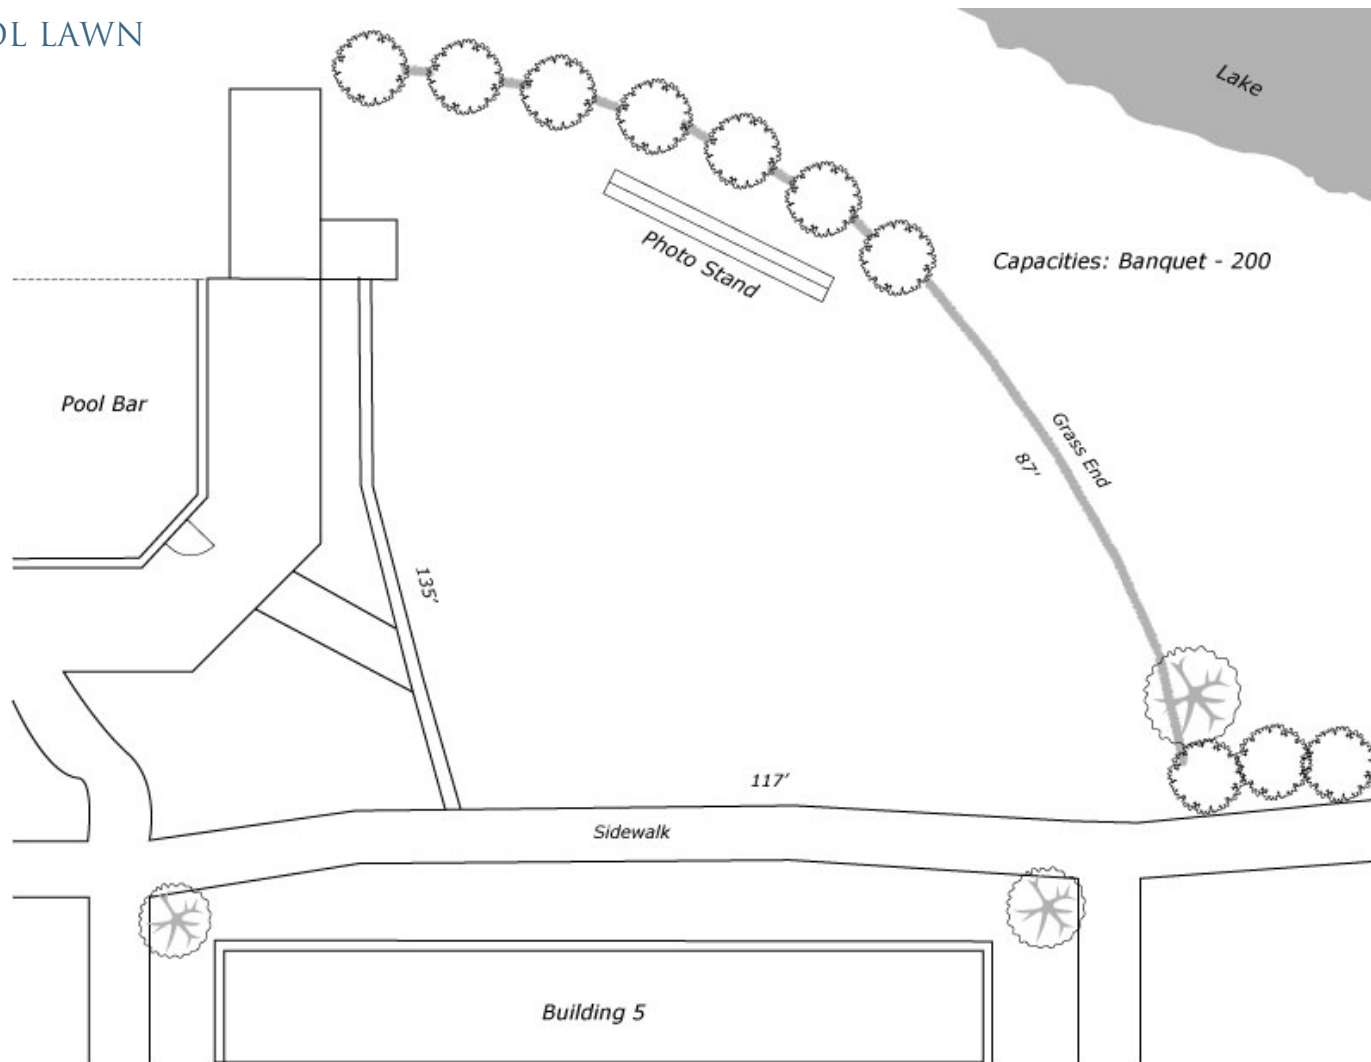

Lake Powell

ESCALANTE POOL LAWN