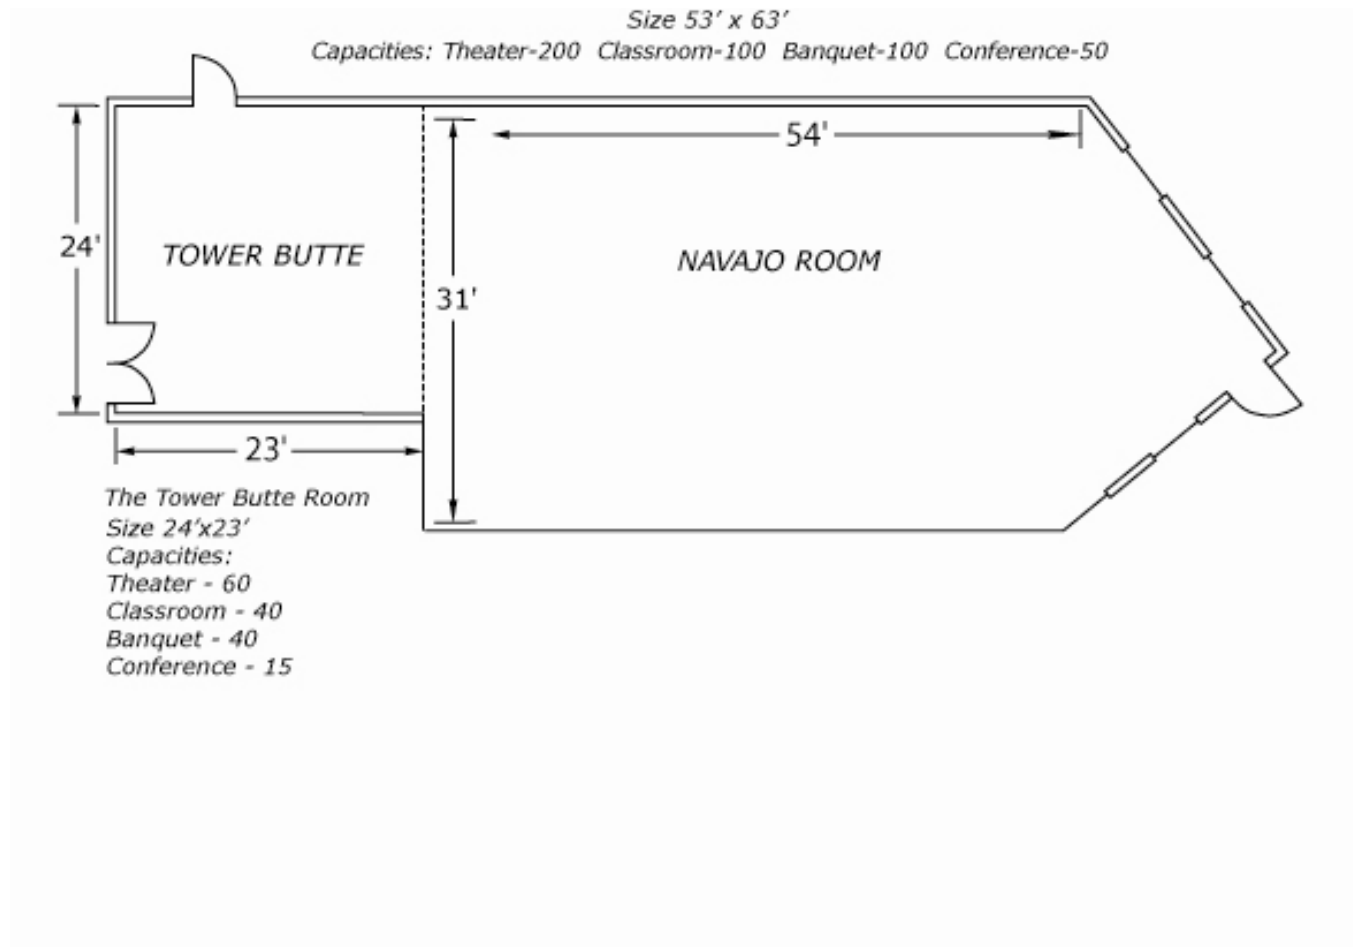

# ROOM DIAGRAMS

## THE RAINBOW ROOM & DRIFTWOOD LOUNGE

Size 88' dia. Capacity: Banquet-300

## THE TRIPLE ARCH ROOM

Capacities: Board Room - 16