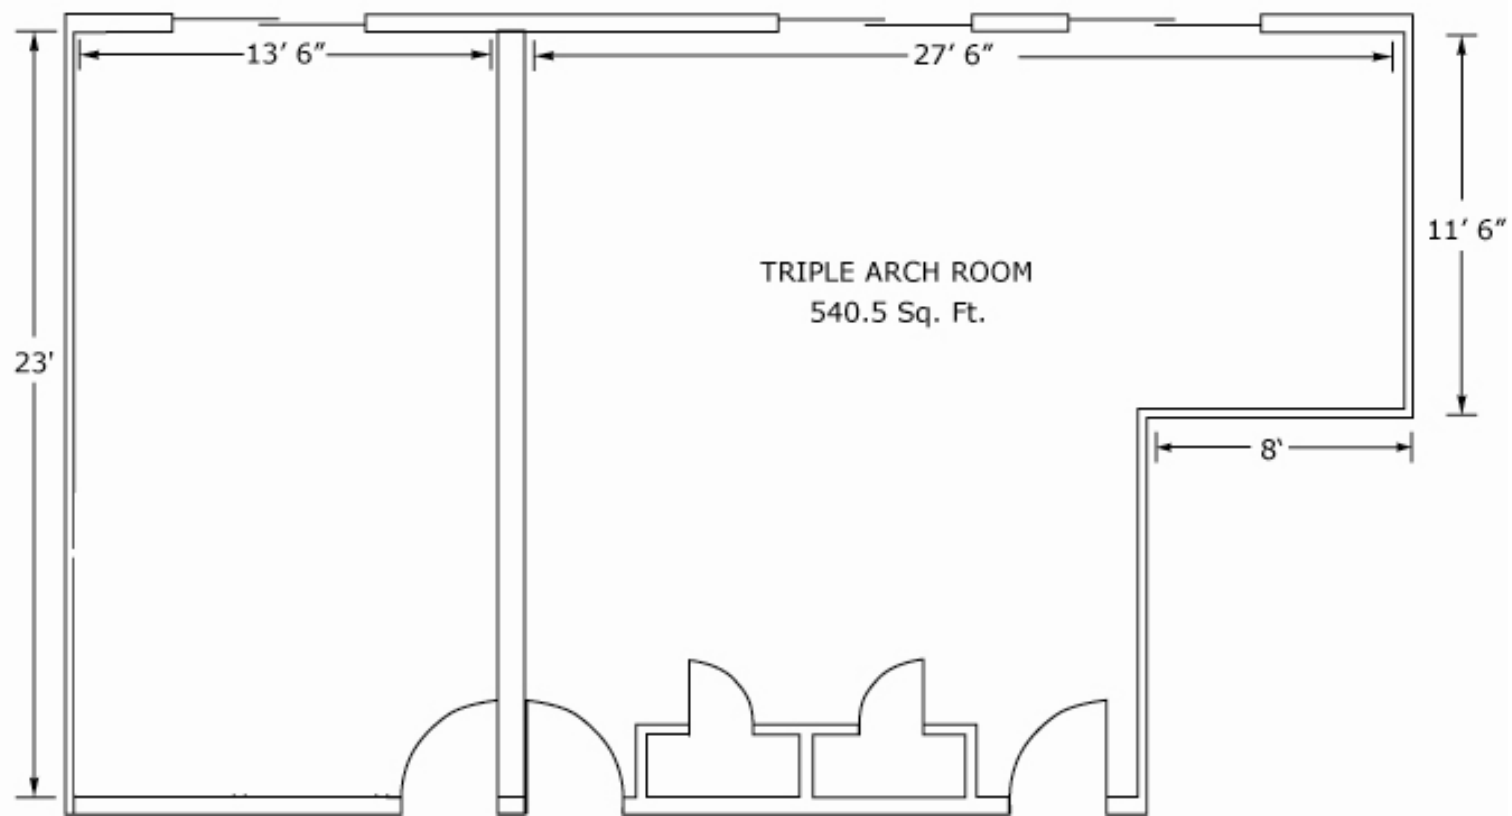

# ROOM DIAGRAMS

## THE NAVAJO ROOM & TOWER BUTTE

## THE RAINBOW ROOM & DRIFTWOOD LOUNGE

Size 88' dia. Capacity: Banquet-300

## THE TRIPLE ARCH ROOM

Capacities: Board Room - 16